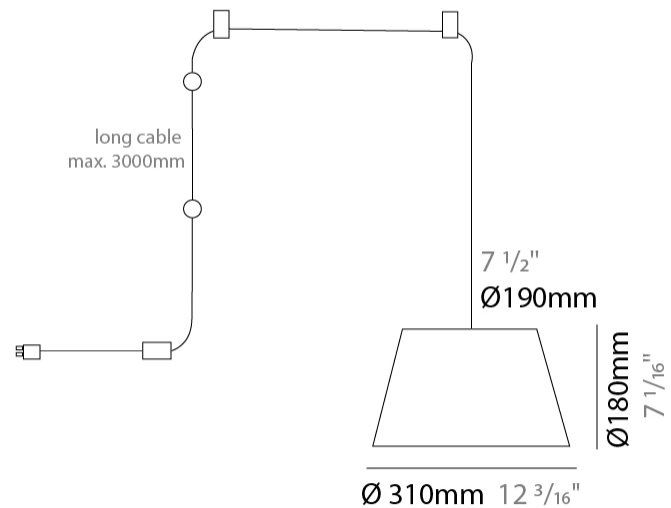

PROJECT _____
TYPE _____
SPECIFIER _____
QUANTITY _____
DATE _____

SENTO SUSPENSION

D111039-

base number   Finish
(Triangle)

1. To build a product code in our configurator select the specify button on the base model # product page
2. To build a manual product code on this datasheet choose from the options listed below in blue font and add the suffix to the base model #

GENERAL

Series: Sento _____
Brand: Ole _____
Division: Design _____
Mounting Type: Suspension _____
Mounting Location: Ceiling _____
Subcategory: Pendant _____

PHYSICAL

Shape: Bell _____
Diameter (mm): 310 _____
Diameter (in): 12 ³/₁₆ _____
Height (mm): 180 _____
Height (in): 7 ¹/₁₆ _____
Max. Overall Height (mm): 3180 _____
Max. Overall Height (in): 125 ³/₁₆ _____
Light Distribution: Direct _____
Weight (kg): 1.3 _____
Weight (lbs): 2.9 _____
Diffuser:rylic - Satin _____
Fixture Finish: WHI / MBK / BEI / MSA / GRN _____
Fixture Material: Metal _____
Cable Details: 3000mm Cable _____

ELECTRICAL

Number of Lamps: 1 _____
Lamp Type: LED Retrofit _____
Lamp Shape: A19 _____
Bulb Included: Bulb Not Included _____
Max. Wattage Per Lamp (W): 7 _____
Lamp Base: E26 _____
Input Voltage (V): 120 _____
Upon Request: 277Vac / GU24 _____

LED

OPTICAL

Adjustability: Fixed _____

RATINGS AND CERTIFICATIONS

Certified By: Certified for North American Standards _____
IP rating: IP20 _____