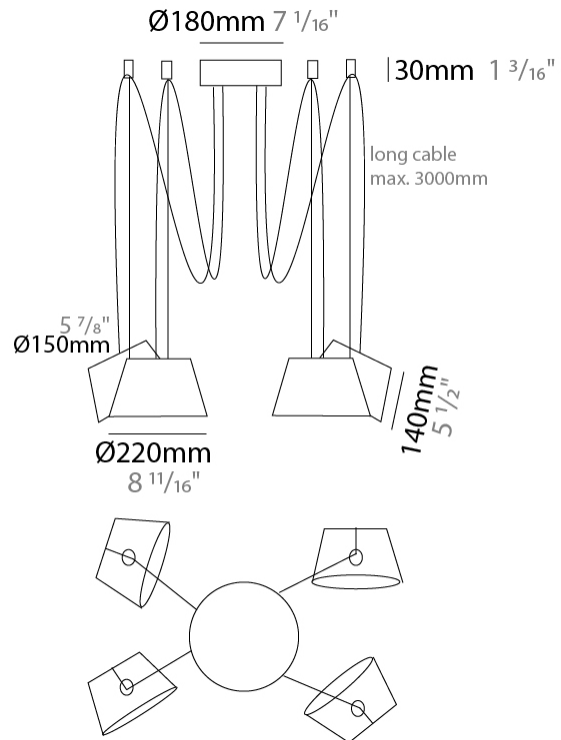

SENTO SUSPENSION

D111033-

base number _____
Finish _____
Options _____

1. To build a product code in our configurator select the specify button on the base model # product page
2. To build a manual product code on this datasheet choose from the options listed below in blue font and add the suffix to the base model #

GENERAL

Series: Sento _____
Brand: Ole _____
Division: Design _____
Mounting Type: Suspension _____
Mounting Location: Ceiling _____
Subcategory: Pendant _____

PHYSICAL

Shape: Bell _____
Diameter (mm): 220 _____
Diameter (in): 8 ¹¹/₁₆ _____
Height (mm): 140 _____
Height (in): 5 ¹/₂ _____
Max. Overall Height (mm): 3140 _____
Max. Overall Height (in): 123 ⁵/₈ _____
Light Distribution: Direct _____
Weight (kg): 3 _____
Weight (lbs): 6.6 _____
Diffuser:rylic - Satin _____
Fixture Finish: [WHi / MBK / MWH](#) _____
Fixture Material: Metal _____
Cable Details: 3000mm Cable _____

ELECTRICAL

Number of Lamps: 4 _____
Lamp Type: LED Retrofit _____
Lamp Shape: MR16 _____
Bulb Included: Bulb Not Included _____
Max. Wattage Per Lamp (W): 7 _____
Lamp Base: GU10 _____
Input Voltage (V): 120 _____

LED

OPTICAL

Adjustability: Tilting _____

RATINGS AND CERTIFICATIONS

Certified By: Certified for North American Standards _____
IP rating: IP20 _____