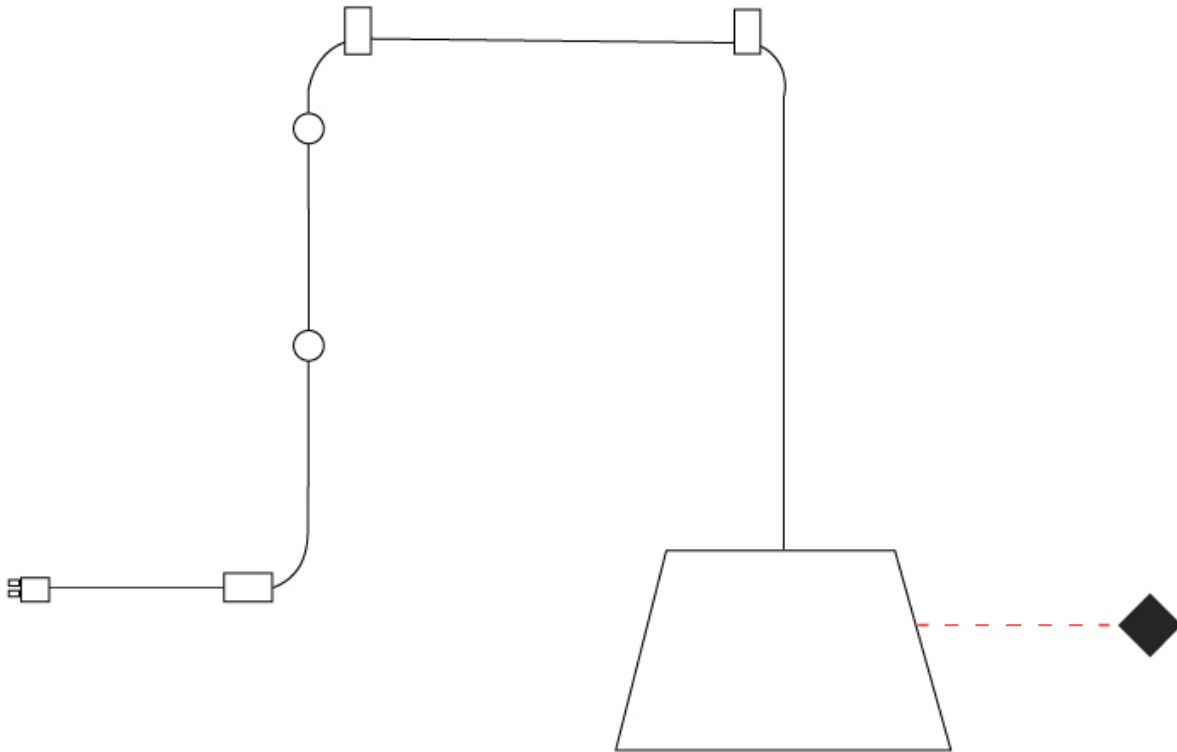

D111039-

PROJECT
TYPE
SPECIFIER
QUANTITY
DATE

D