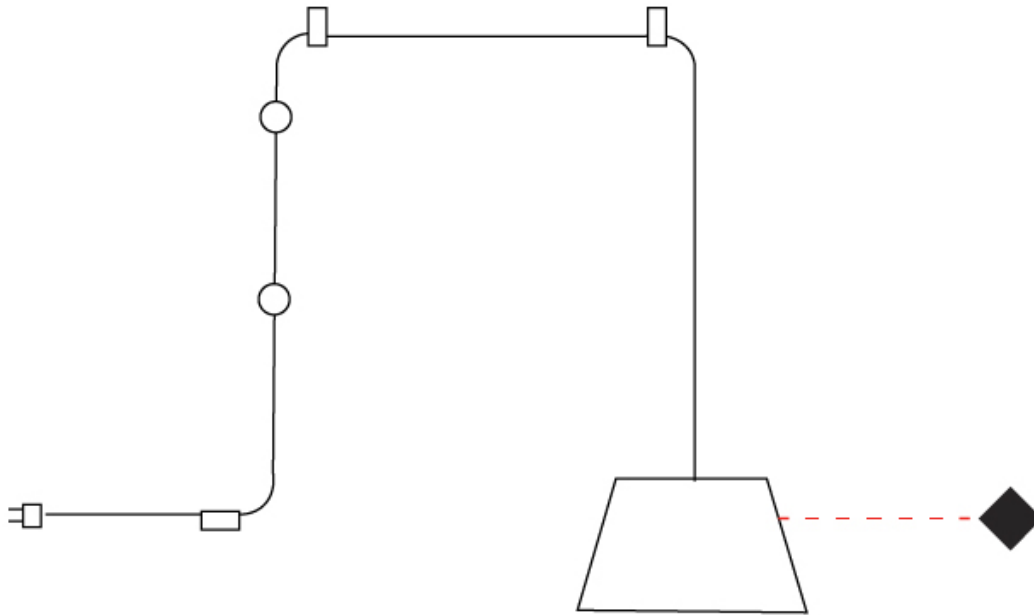

SENTO SUSPENSION

D111030-

PROJECT _____

TYPE _____

SPECIFIER _____

QUANTITY _____

DATE _____

D