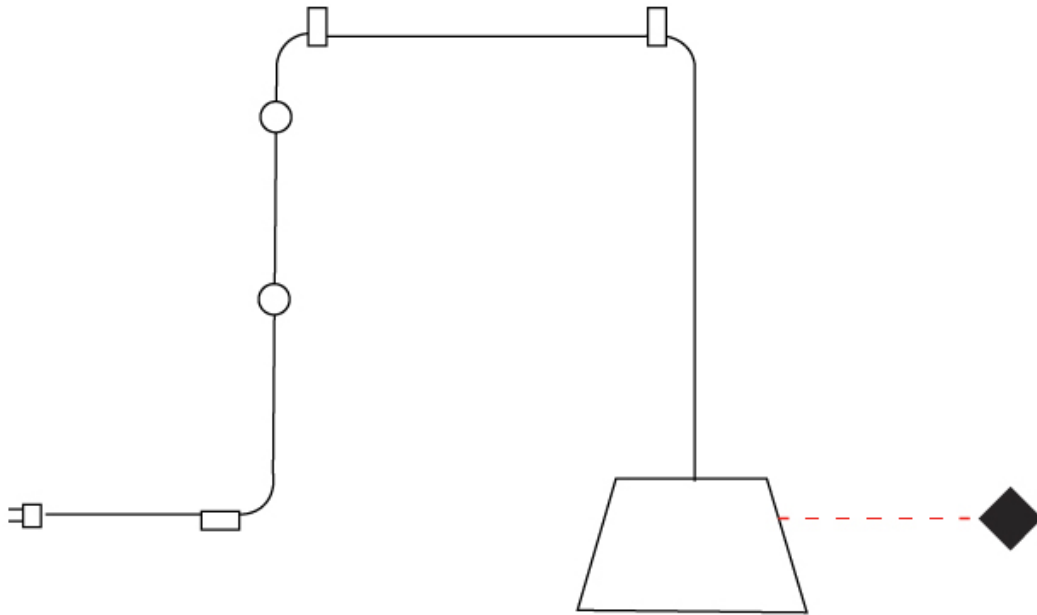

D111030-

PROJECT

TYPE

SPECIFIER

QUANTITY

DATE

D