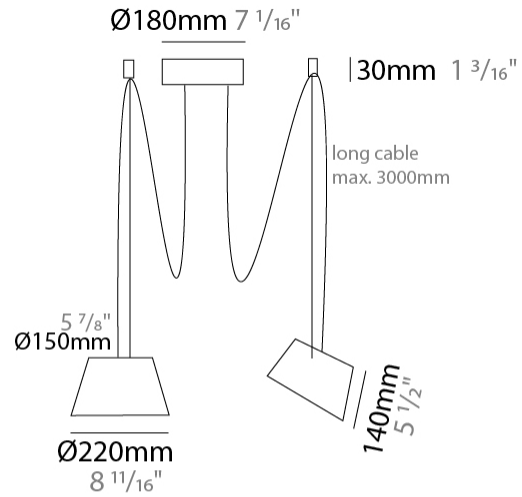

SENTO SUSPENSION

D111031-

base number Finish
Options

PROJECT	_____
TYPE	_____
SPECIFIER	_____
QUANTITY	_____
DATE	_____

1. To build a product code in our configurator select the specify button on the base model # product page
2. To build a manual product code on this datasheet choose from the options listed below in blue font and add the suffix to the base model #

GENERAL

Series: Sento
Brand: Ole
Division: Design
Mounting Type: Suspension
Mounting Location: Ceiling
Subcategory: Pendant

PHYSICAL

Shape: Bell
Diameter (mm): 220
Diameter (in): 8 ¹¹/₁₆
Height (mm): 140
Height (in): 5 ¹/₂
Max. Overall Height (mm): 3140
Max. Overall Height (in): 123 ⁵/₈
Light Distribution: Direct
Weight (kg): 1.8
Weight (lbs): 3.6
Diffuser:rylic - Satin
Fixture Finish: [WHi / MBK / MWH](#)
Fixture Material: Metal
Cable Details: 3000mm Cable

ELECTRICAL

Number of Lamps: 2
Lamp Type: LED Retrofit
Lamp Shape: MR16
Bulb Included: Bulb Not Included
Max. Wattage Per Lamp (W): 7
Lamp Base: GU10
Input Voltage (V): 120

LED

OPTICAL

Adjustability: Tilting

RATINGS AND CERTIFICATIONS

Certified By: Certified for North American Standards
IP rating: IP20