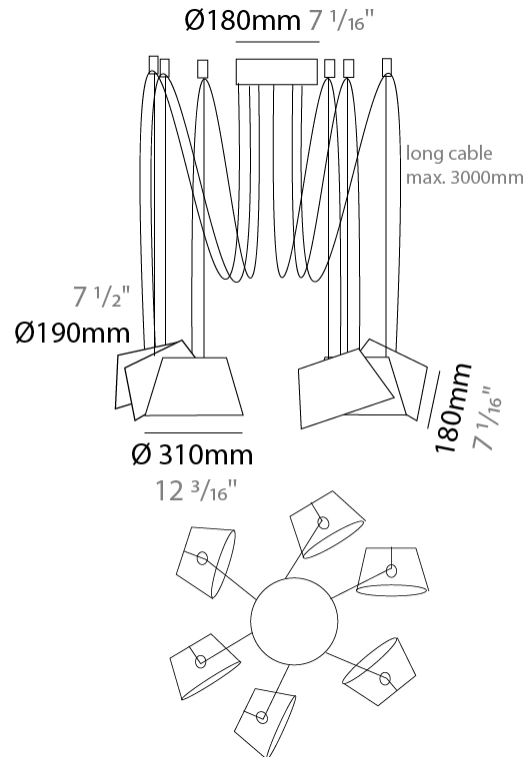

PROJECT _____
TYPE _____
SPECIFIER _____
QUANTITY _____
DATE _____

SENTO SUSPENSION

D111044-

base number   Finish
Options

1. To build a product code in our configurator select the specify button on the base model # product page
2. To build a manual product code on this datasheet choose from the options listed below in blue font and add the suffix to the base model #

GENERAL

Series: Sento _____
Brand: Ole _____
Division: Design _____
Mounting Type: Suspension _____
Mounting Location: Ceiling _____
Subcategory: Pendant _____

PHYSICAL

Shape: Bell _____
Diameter (mm): 310 _____
Diameter (in): 12 ³/₁₆ _____
Height (mm): 180 _____
Height (in): 7 ¹/₁₆ _____
Max. Overall Height (mm): 3180 _____
Max. Overall Height (in): 125 ³/₁₆ _____
Light Distribution: Direct _____
Weight (kg): 4.5 _____
Weight (lbs): 9.9 _____
Diffuser:rylic - Satin _____
Fixture Finish: [WHI / MBK / MWH](#) _____
Fixture Material: Metal _____
Cable Details: 3000mm Cable _____

ELECTRICAL

Number of Lamps: 6 _____
Lamp Type: LED Retrofit _____
Lamp Shape: A19 _____
Bulb Included: Bulb Not Included _____
Max. Wattage Per Lamp (W): 7 _____
Lamp Base: E26 _____
Input Voltage (V): 120 _____
Upon Request: 277Vac / GU24 _____

LED

OPTICAL

Adjustability: Tilting _____

RATINGS AND CERTIFICATIONS

Certified By: Certified for North American Standards _____
IP rating: IP20 _____