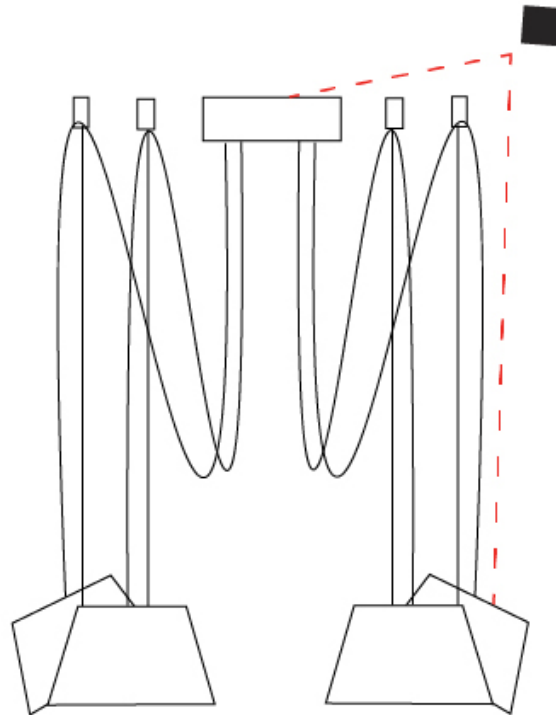

D111033-

PROJECT _____

TYPE _____

SPECIFIER _____

QUANTITY _____

DATE _____

D