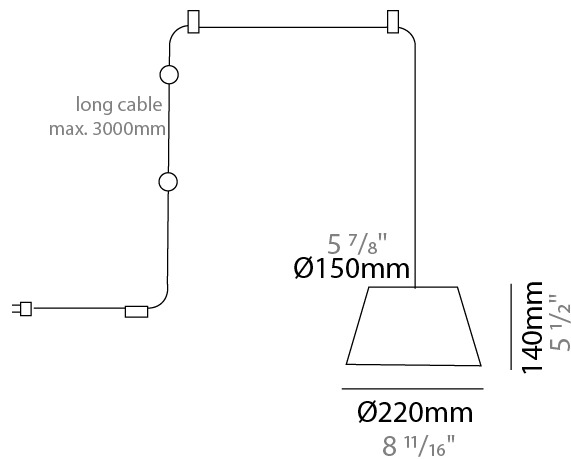

PROJECT _____
TYPE _____
SPECIFIER _____
QUANTITY _____
DATE _____

SENTO SUSPENSION

D111030-

base number   Finish
(Triangle)

1. To build a product code in our configurator select the specify button on the base model # product page
2. To build a manual product code on this datasheet choose from the options listed below in blue font and add the suffix to the base model #

GENERAL

Series: Sento
Brand: Ole
Division: Design
Mounting Type: Suspension
Mounting Location: Ceiling
Subcategory: Pendant

PHYSICAL

Shape: Bell
Diameter (mm): 220
Diameter (in): 8 11/16
Height (mm): 140
Height (in): 5 1/2
Max. Overall Height (mm): 3140
Max. Overall Height (in): 123 5/8
Light Distribution: Direct
Weight (kg): 1.2
Weight (lbs): 2.6
Diffuser: Arylic - Satin
[Fixture Finish: WHI / MBK / BEI / MSA / OGR / MWH](#)
Fixture Material: Metal
Cable Details: 3000mm Cable

ELECTRICAL

Number of Lamps: 1
Lamp Type: LED Retrofit
Lamp Shape: MR16
Bulb Included: Bulb Not Included
Max. Wattage Per Lamp (W): 7
Lamp Base: GU10
Input Voltage (V): 120

LED

OPTICAL

Adjustability: Fixed

RATINGS AND CERTIFICATIONS

Certified By: Certified for North American Standards
IP rating: IP20