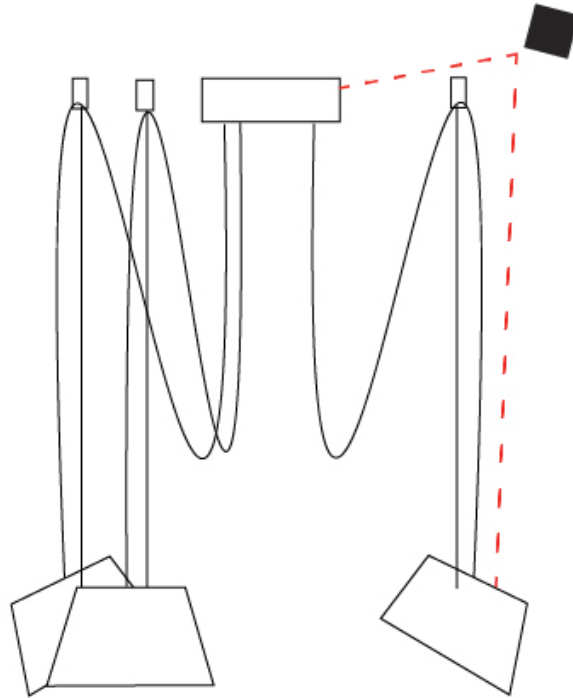

D111041-

PROJECT	_____
TYPE	_____
SPECIFIER	_____
QUANTITY	_____
DATE	_____

D