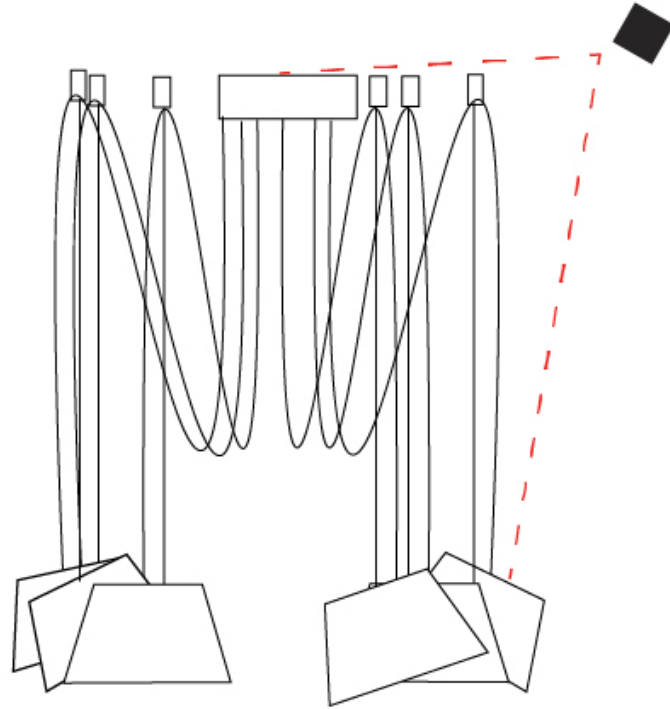

D111035-

PROJECT _____

TYPE _____

SPECIFIER _____

QUANTITY _____

DATE _____

D