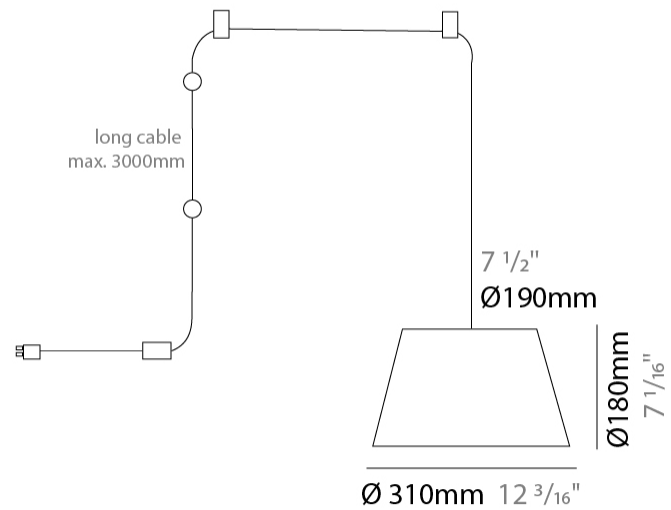

PROJECT	_____
TYPE	_____
SPECIFIER	_____
QUANTITY	_____
DATE	_____

SENTO SUSPENSION

D111039-

base number Finish
Options

1. To build a product code in our configurator select the specify button on the base model # product page
2. To build a manual product code on this datasheet choose from the options listed below in blue font and add the suffix to the base model #

GENERAL

Series: Sento
Partner: Ole
Division: Design
Installation: Suspension
Product Type: Pendant
Mounting Location: Ceiling
Light Distribution: Direct

PHYSICAL

Shape: Bell
Diameter (mm): 310
Diameter (in): 12 ³/₁₆"
Height (mm): 180
Height (in): 7 ¹/₁₆"
Max. Overall Height (mm): 3180
Max. Overall Height (in): 125 ³/₁₆"
Weight (kg): 1.3
Weight (lbs): 2.9
Diffuser:rylic - Satin
[Fixture Finish: WHI / BLK / SND / OLV / TER](#)
Fixture Material: Metal
Cable Details: 3000mm Cable

ELECTRICAL

Number of Lamps: 1
Lamp Type: LED Retrofit
Lamp Shape: A19
Bulb Included: Bulb Not Included
Max. Wattage Per Lamp (W): 7
Lamp Base: E26
Input Voltage (V): 120
Upon Request: 277Vac / GU24

LED

OPTICAL

Adjustability: Fixed

RATINGS AND CERTIFICATIONS

Certified By: Certified for North American Standards
IP rating: IP20