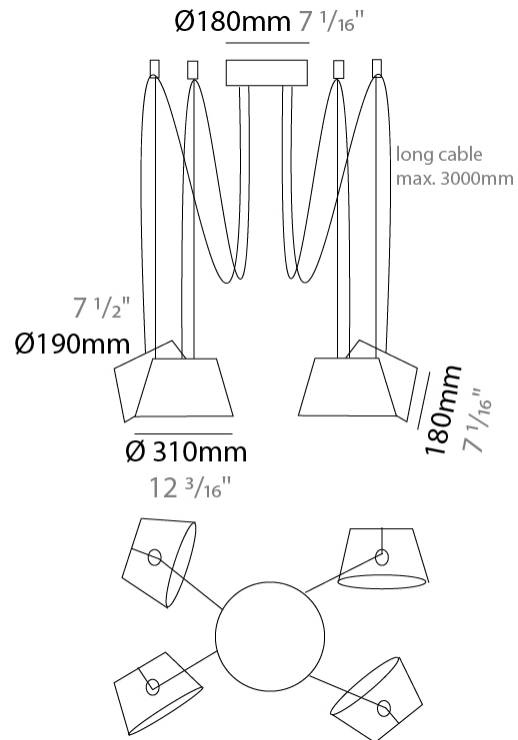

PROJECT	_____
TYPE	_____
SPECIFIER	_____
QUANTITY	_____
DATE	_____

SENTO SUSPENSION

D111042-

base number   Finish
Options

1. To build a product code in our configurator select the specify button on the base model # product page
2. To build a manual product code on this datasheet choose from the options listed below in blue font and add the suffix to the base model #

GENERAL

Series: Sento
Partner: Ole
Division: Design
Installation: Suspension
Product Type: Pendant
Mounting Location: Ceiling
Light Distribution: Direct

PHYSICAL

Shape: Bell
Diameter (mm): 310
Diameter (in): 12 ³/₁₆
Height (mm): 180
Height (in): 7 ¹/₁₆
Max. Overall Height (mm): 3180
Max. Overall Height (in): 125 ³/₁₆
Weight (kg): 2.9
Weight (lbs): 6.4
Diffuser:rylic - Satin
Fixture Finish: WHI / BLK
Fixture Material: Metal
Cable Details: 3000mm Cable

ELECTRICAL

Number of Lamps: 4
Lamp Type: LED Retrofit
Bulb Included: Bulb Not Included
Max. Wattage Per Lamp (W): 7
Lamp Base: E26
Input Voltage (V): 120

LED

OPTICAL

Adjustability: Tilting

RATINGS AND CERTIFICATIONS

Certified By: Certified for North American Standards
IP rating: IP20