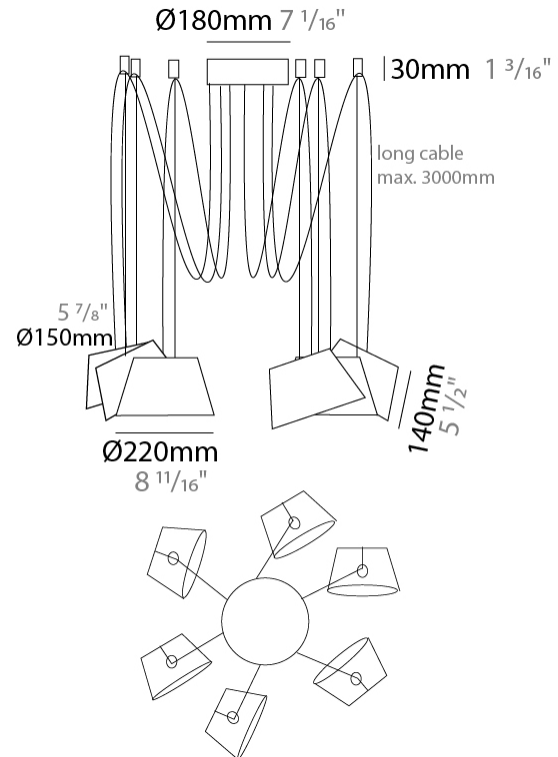

PROJECT _____
TYPE _____
SPECIFIER _____
QUANTITY _____
DATE _____

SENTO SUSPENSION

D111035-

base number _____
Finish _____
Options _____

1. To build a product code in our configurator select the specify button on the base model # product page
2. To build a manual product code on this datasheet choose from the options listed below in blue font and add the suffix to the base model #

GENERAL

Series: Sento _____
Brand: Ole _____
Division: Design _____
Mounting Type: Suspension _____
Mounting Location: Ceiling _____
Subcategory: Pendant _____

PHYSICAL

Shape: Bell _____
Diameter (mm): 220 _____
Diameter (in): 8 11/16 _____
Height (mm): 140 _____
Height (in): 5 1/2 _____
Max. Overall Height (mm): 3140 _____
Max. Overall Height (in): 123 5/8 _____
Light Distribution: Direct _____
Weight (kg): 4.5 _____
Weight (lbs): 9.9 _____
Diffuser:rylic - Satin _____
Fixture Finish: [WHI / MBK / MWH](#) _____
Fixture Material: Metal _____
Cable Details: 3000mm Cable _____

ELECTRICAL

Number of Lamps: 6 _____
Lamp Type: LED Retrofit _____
Lamp Shape: MR16 _____
Bulb Included: Bulb Not Included _____
Max. Wattage Per Lamp (W): 7 _____
Lamp Base: GU10 _____
Input Voltage (V): 120 _____

LED

OPTICAL

Adjustability: Tilting _____

RATINGS AND CERTIFICATIONS

Certified By: Certified for North American Standards _____
IP rating: IP20 _____