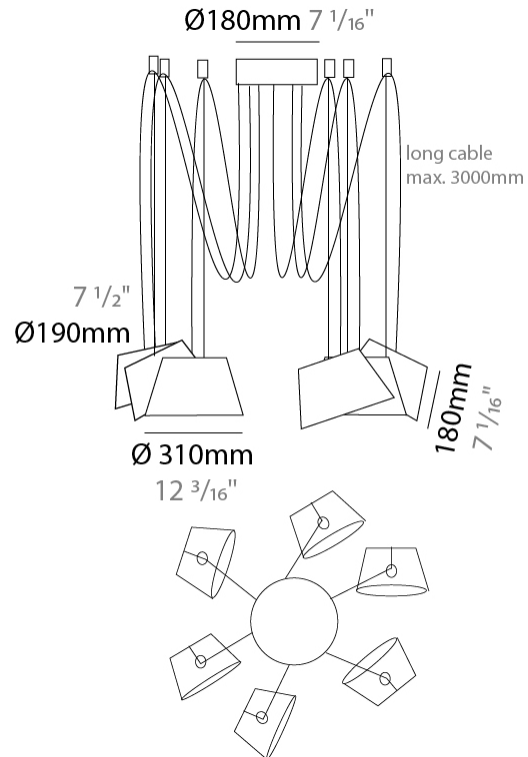

PROJECT _____
TYPE _____
SPECIFIER _____
QUANTITY _____
DATE _____

SENTO SUSPENSION

D111044-

base number _____
Finish _____
Options _____

1. To build a product code in our configurator select the specify button on the base model # product page
2. To build a manual product code on this datasheet choose from the options listed below in blue font and add the suffix to the base model #

GENERAL

Series: Sento _____
Partner: Ole _____
Division: Design _____
Installation: Suspension _____
Product Type: Pendant _____
Mounting Location: Ceiling _____
Light Distribution: Direct _____

PHYSICAL

Shape: Bell _____
Diameter (mm): 310 _____
Diameter (in): 12 ³/₁₆ _____
Height (mm): 180 _____
Height (in): 7 ¹/₁₆ _____
Max. Overall Height (mm): 3180 _____
Max. Overall Height (in): 125 ³/₁₆ _____
Weight (kg): 4.5 _____
Weight (lbs): 9.9 _____
Diffuser: Arylic - Satin _____
Fixture Finish: WHI / BLK _____
Fixture Material: Metal _____
Cable Details: 3000mm Cable _____

ELECTRICAL

Number of Lamps: 6 _____
Lamp Type: LED Retrofit _____
Lamp Shape: A19 _____
Bulb Included: Bulb Not Included _____
Max. Wattage Per Lamp (W): 7 _____
Lamp Base: E26 _____
Input Voltage (V): 120 _____
Upon Request: 277Vac / GU24 _____

LED

OPTICAL

Adjustability: Tilting _____

RATINGS AND CERTIFICATIONS

Certified By: Certified for North American Standards _____
IP rating: IP20 _____