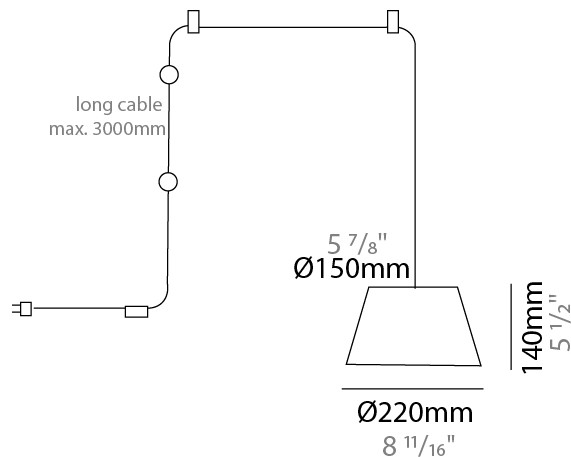

PROJECT _____
TYPE _____
SPECIFIER _____
QUANTITY _____
DATE _____

SENTO SUSPENSION

D111030-

base number   Finish
(Triangle)

1. To build a product code in our configurator select the specify button on the base model # product page
2. To build a manual product code on this datasheet choose from the options listed below in blue font and add the suffix to the base model #

GENERAL

Series: Sento
Brand: Ole
Division: Design
Mounting Type: Suspension
Mounting Location: Ceiling
Subcategory: Pendant

PHYSICAL

Shape: Bell
Diameter (mm): 220
Diameter (in): 8 11/16
Height (mm): 140
Height (in): 5 1/2
Max. Overall Height (mm): 3140
Max. Overall Height (in): 123 5/8
Light Distribution: Direct
Weight (kg): 1.2
Weight (lbs): 2.6
Diffuser: Arylic - Satin
[Fixture Finish: WHI / MBK / BEI / MSA / OGR / MWH](#)
Fixture Material: Metal
Cable Details: 3000mm Cable

ELECTRICAL

Number of Lamps: 1
Lamp Type: LED Retrofit
Lamp Shape: MR16
Bulb Included: Bulb Not Included
Max. Wattage Per Lamp (W): 7
Lamp Base: GU10
Input Voltage (V): 120

LED

OPTICAL

Adjustability: Fixed

RATINGS AND CERTIFICATIONS

Certified By: Certified for North American Standards
IP rating: IP20