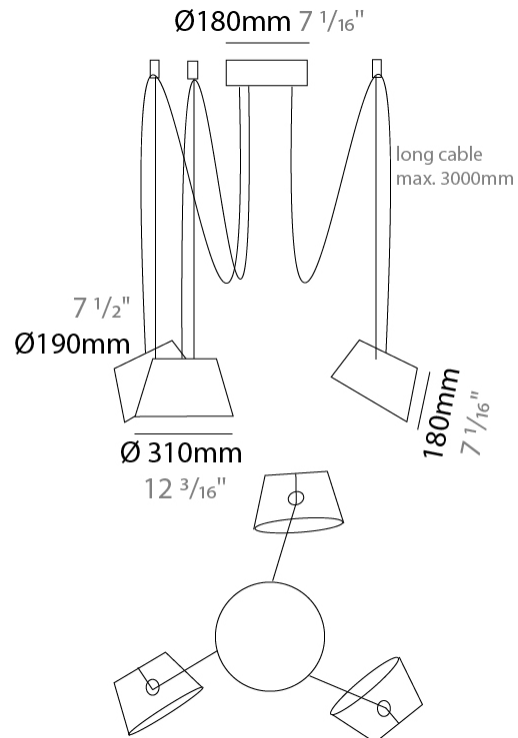

SENTO SUSPENSION

D111041-

base number   Finish
Options

1. To build a product code in our configurator select the specify button on the base model # product page
2. To build a manual product code on this datasheet choose from the options listed below in blue font and add the suffix to the base model #

GENERAL

Series: Sento
Brand: Ole
Division: Design
Mounting Type: Suspension
Mounting Location: Ceiling
Subcategory: Pendant

PHYSICAL

Shape: Bell
Diameter (mm): 310
Diameter (in): 12 3/16
Height (mm): 180
Height (in): 7 1/16
Max. Overall Height (mm): 3180
Max. Overall Height (in): 125 3/16
Light Distribution: Direct
Weight (kg): 2.3
Weight (lbs): 5.1
Diffuser: Arylic - Satin
Fixture Finish: WHI / MBK / MWH
Fixture Material: Metal
Cable Details: 3000mm Cable

ELECTRICAL

Number of Lamps: 3
Lamp Type: LED Retrofit
Lamp Shape: A19
Bulb Included: Bulb Not Included
Max. Wattage Per Lamp (W): 7
Lamp Base: E26
Input Voltage (V): 120
Upon Request: 277Vac / GU24

LED

OPTICAL

Adjustability: Tilting

RATINGS AND CERTIFICATIONS

Certified By: Certified for North American Standards
IP rating: IP20